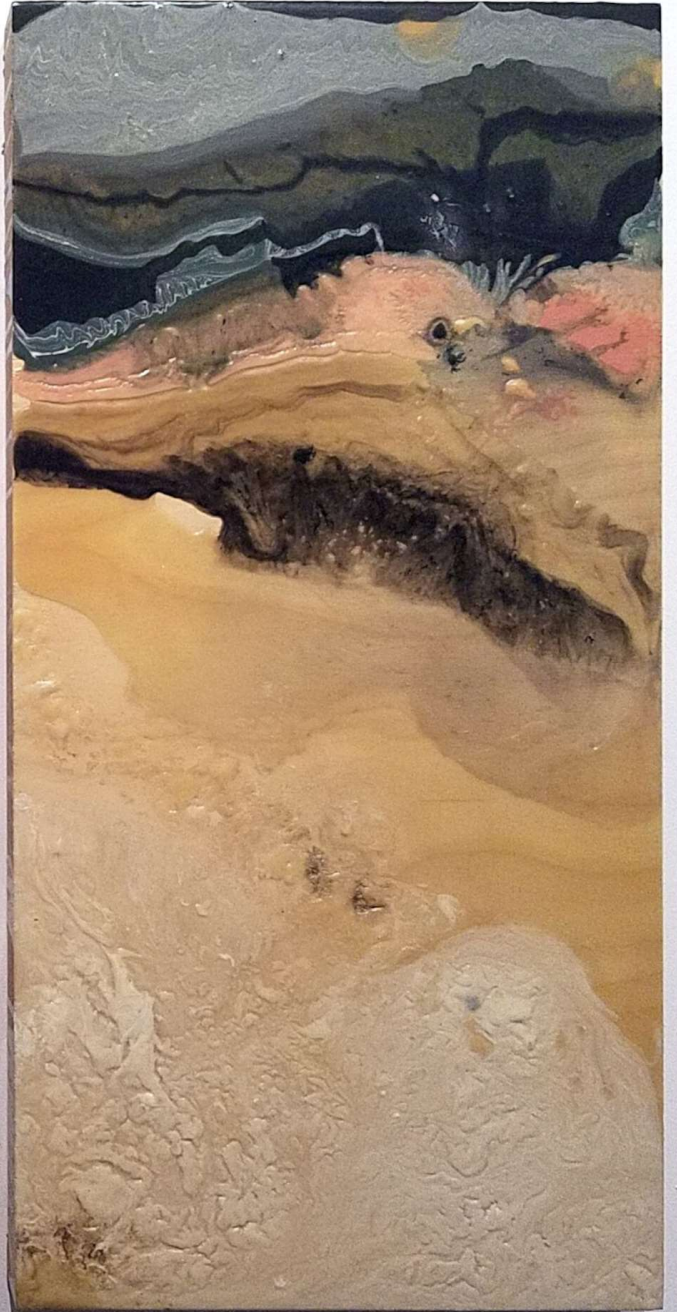

Site No. 3 and 4

Two 24in H x 12in W panels (1 5/8" thick)

Mixed media on wood

Price upon request