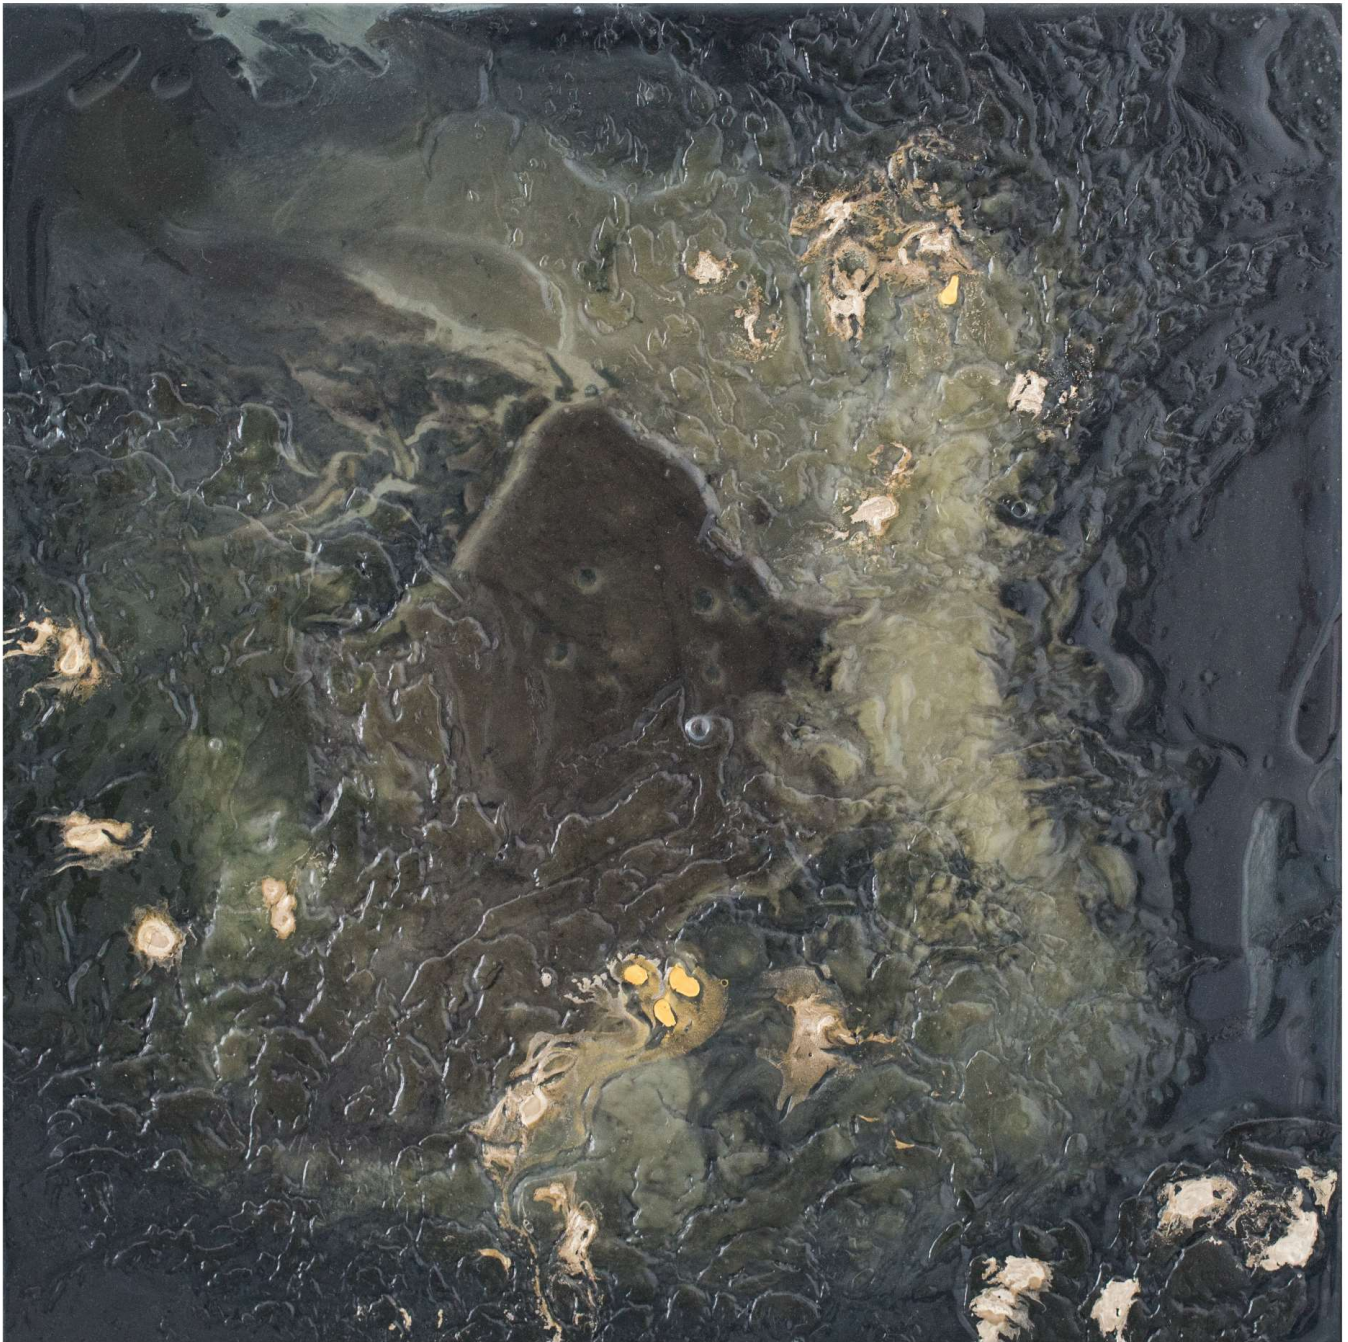

Apparition No. 12

20 x 20 inches

Mixed media on wood

Price upon request